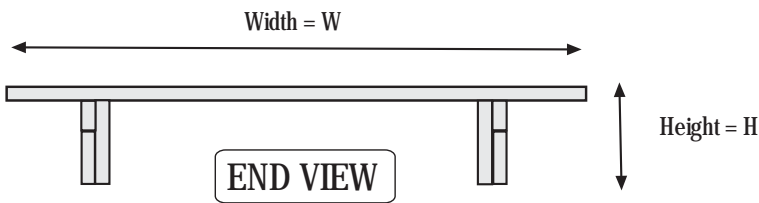

KD Lounger Dimensions

#7831 Queen
 #7832 Full
 #7833 Twin

Manufactured by

394 Dairy Pak Rd. • Athens, GA 30607
 kdframes.com • alan@kdframes.com

DIMENSIONS (in inches)

	H	W	L	SH	SD	LD	SS	CG
Queen	10	56	76	28	45	62	3.5	4.5
Full	10	52	72	28	45	62	3.5	4.5
Twin	10	52	72	28	45	62	3.5	4.5