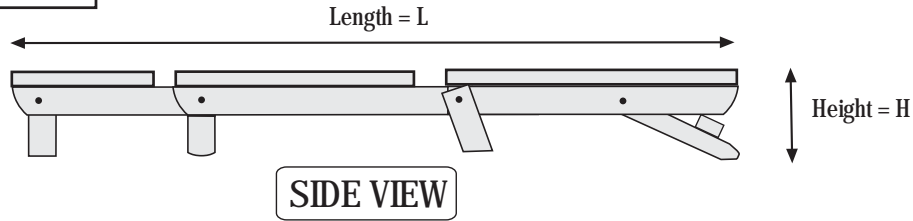

KD Lounger Dimensions

#7831 Queen
 #7832 Full
 #7833 Twin

Manufactured by

394 Dairy Pak Rd. • Athens, GA 30607
 kdframes.com • alan@kdframes.com

DIMENSIONS (in inches)

	H	W	L	SH	SD	LD	SS	CG
Queen	10	56	76	28	45	62	3.5	4.5
Full	10	52	72	28	45	62	3.5	4.5
Twin	10	52	72	28	45	62	3.5	4.5